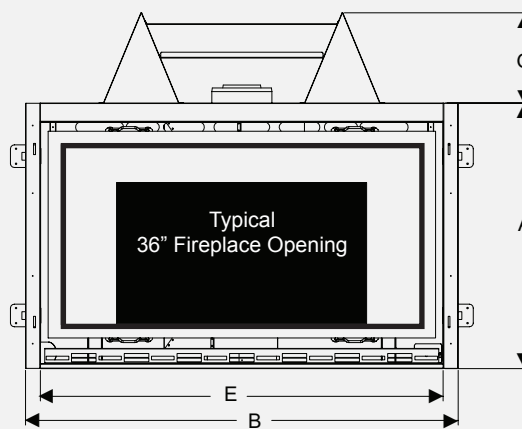

### Ledgestone

The thin-stacked, more transitional ledgestone has subtle brown and gray tones and is the perfect for the rich glow of the fire.

Typical Viewing Area for  
a 36" Fireplace is 34" x 20"  
BDCT is 48" x 24" - 41% LARGER