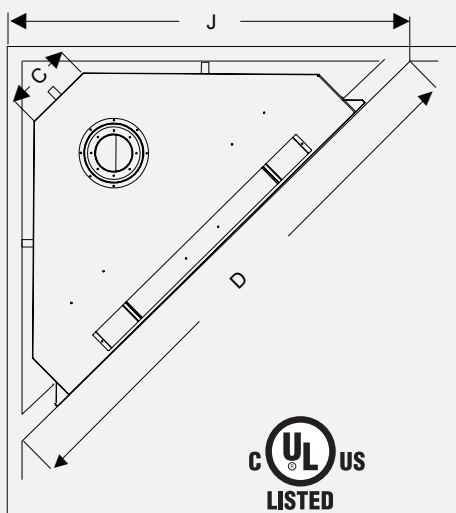

Letter Key	A	B	C	D	E	F	G	H	I	J
Description	Height	Width	Back Width	Corner Width	Opening Width	Depth	Stand-off Height	Front To Vent Center (Vertical)	Floor to Vent Center (Horizontal)	Out From Corner
Actual	35-3/8"	57-1/2"	9-1/4"	71-1/8"	53-1/2"	30-5/8"	12"	18-3/4"	66-1/8"	51"
Framing	47-1/2"	58-5/8"	9-1/4"	71-1/8"	53-1/2"	35-1/2"	12"	18-3/4"	66-1/8"	51"