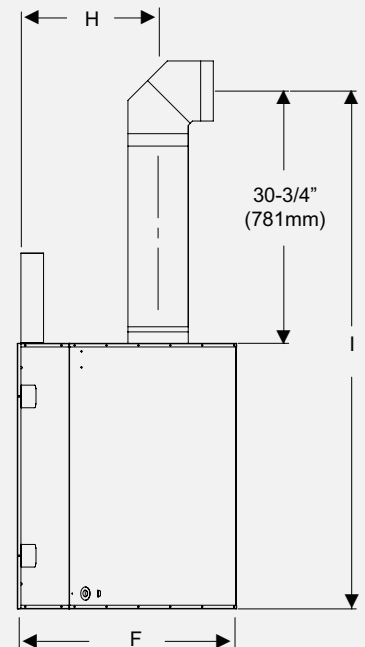

Letter Key	A	B	C	D	E	F	G	H	I	J
Description	Height	Width	Back Width	Corner Width	Opening Width	Depth	Stand-off Height	Front To Vent Center (Vertical)	Floor to Vent Center (Horizontal)	Out From Corner
Actual	35-3/8"	57-1/2"	9-1/4"	71-1/8"	53-1/2"	30-5/8"	12"	18-3/4"	66-1/8"	51"
Framing	47-1/2"	58-5/8"	9-1/4"	71-1/8"	53-1/2"	35-1/2"	12"	18-3/4"	66-1/8"	51"