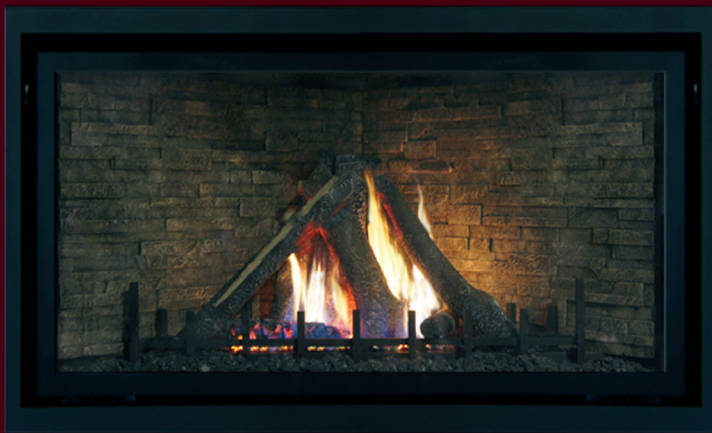

Shown above with refractory firebrick and Clean Trim front in Black Suede.

Ledgestone Interior