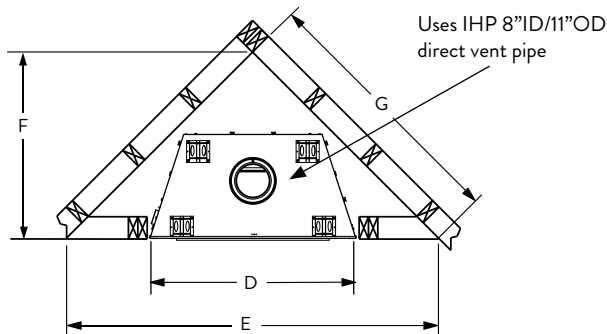

MONTEBELLO DLX CD 40 MONTEBELLO DLX CD 45

A	50-3/4"	56-7/8"
B	45"	50"
C	26"	26"

CORNER FRAMING SPECIFICATIONS

MONTEBELLO DLX CD 40 MONTEBELLO DLX CD 45

D	50-5/8"	56-3/4"
E	83-5/8"	89-7/8"
F	41-7/8"	44-7/8"
G	59-1/8"	63-1/2"

APPLIANCE SPECIFICATIONS

MONTEBELLO DLX CD 40 MONTEBELLO DLX CD 45

H	34"	40-1/8"
I	25-5/16"	28-3/8"
J	14-1/8"	14-1/8"
K	34-3/4"	40-59/64"
L	50-5/8"	56-11/16"
M	45"	50"
N	29-9/32"	34-1/2"
O	33-3/32"	38-3/32"
P	26-15/32"	26-15/32"