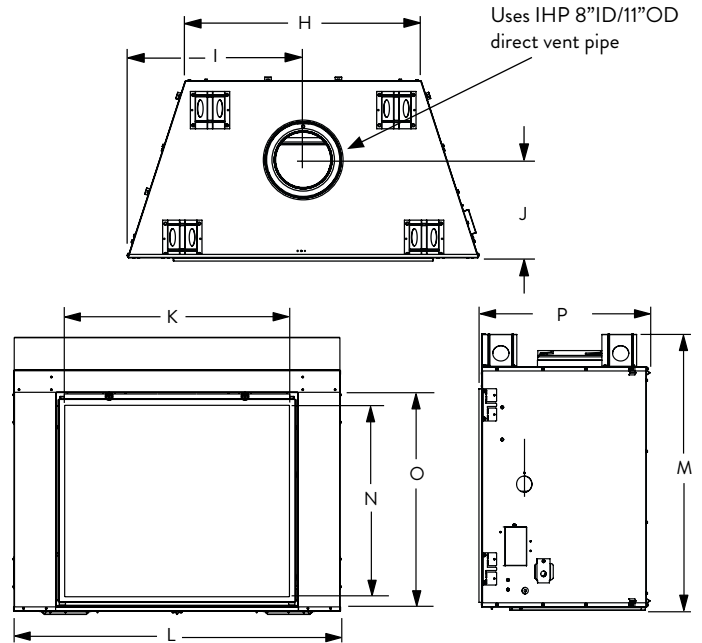

MONTEBELLO DLX CD 40 MONTEBELLO DLX CD 45

A	50-3/4"	56-7/8"
B	45"	50"
C	26"	26"

CORNER FRAMING SPECIFICATIONS

MONTEBELLO DLX CD 40 MONTEBELLO DLX CD 45

D	50-5/8"	56-3/4"
E	83-5/8"	89-7/8"
F	41-7/8"	44-7/8"
G	59-1/8"	63-1/2"

APPLIANCE SPECIFICATIONS

MONTEBELLO DLX CD 40 MONTEBELLO DLX CD 45

H	34"	40-1/8"
I	25-5/16"	28-3/8"
J	14-1/8"	14-1/8"
K	34-3/4"	40-59/64"
L	50-5/8"	56-11/16"
M	45"	50"
N	29-9/32"	34-1/2"
O	33-3/32"	38-3/32"
P	26-15/32"	26-15/32"