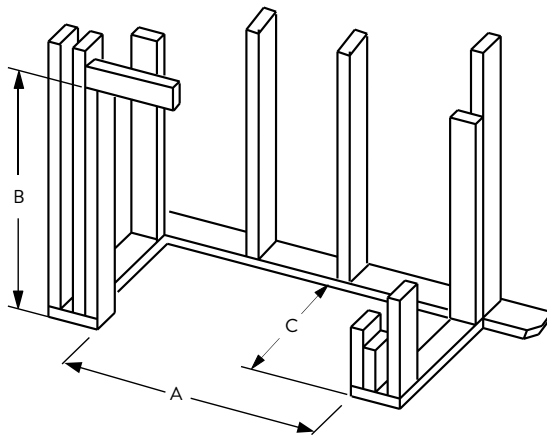

MONTEBELLO DLX CD 40 MONTEBELLO DLX CD 45

A	50-3/4"	56-7/8"
B	45"	50"
C	26"	26"

CORNER FRAMING SPECIFICATIONS

MONTEBELLO DLX CD 40 MONTEBELLO DLX CD 45

D	50-5/8"	56-3/4"
E	83-5/8"	89-7/8"
F	41-7/8"	44-7/8"
G	59-1/8"	63-1/2"

APPLIANCE SPECIFICATIONS

MONTEBELLO DLX CD 40 MONTEBELLO DLX CD 45

H	34"	40-1/8"
I	25-5/16"	28-3/8"
J	14-1/8"	14-1/8"
K	34-3/4"	40-59/64"
L	50-5/8"	56-11/16"
M	45"	50"
N	29-9/32"	34-1/2"
O	33-3/32"	38-3/32"
P	26-15/32"	26-15/32"