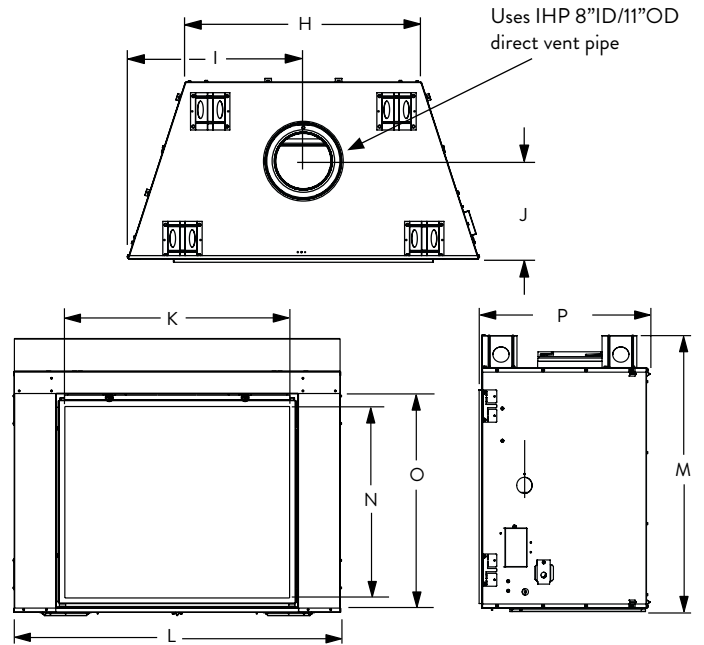

Dual Arch Screen

Arch Screen

Classic Screen

FLAT WALL FRAMING SPECIFICATIONS

MONTEBELLO DLX 40 MONTEBELLO DLX 45

A	50-3/4"	56-7/8"
B	45"	50"
C	26"	26"

CORNER FRAMING SPECIFICATIONS

MONTEBELLO DLX 40 MONTEBELLO DLX 45

D	50-5/8"	56-3/4"
E	83-5/8"	89-7/8"
F	41-7/8"	44-7/8"
G	59-1/8"	63-1/2"

APPLIANCE SPECIFICATIONS

MONTEBELLO DLX 40 MONTEBELLO DLX 45

H	34"	40-1/8"
I	25-5/16"	28-3/8"
J	14-1/8"	14-1/8"
K	34-3/4"	40-59/64"
L	50-5/8"	56-11/16"
M	45"	50"
N	29-9/32"	34-1/2"
O	33-3/32"	38-3/32"
P	26-15/32"	26-15/32"