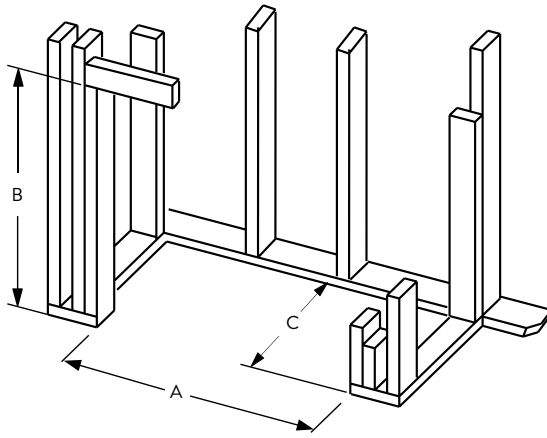

Dual Arch Screen

Arch Screen

Classic Screen

FLAT WALL FRAMING SPECIFICATIONS

MONTEBELLO DLX 40 MONTEBELLO DLX 45

A	50-3/4"	56-7/8"
B	45"	50"
C	26"	26"

CORNER FRAMING SPECIFICATIONS

MONTEBELLO DLX 40 MONTEBELLO DLX 45

D	50-5/8"	56-3/4"
E	83-5/8"	89-7/8"
F	41-7/8"	44-7/8"
G	59-1/8"	63-1/2"

APPLIANCE SPECIFICATIONS

MONTEBELLO DLX 40 MONTEBELLO DLX 45

H	34"	40-1/8"
I	25-5/16"	28-3/8"
J	14-1/8"	14-1/8"
K	34-3/4"	40-59/64"
L	50-5/8"	56-11/16"
M	45"	50"
N	29-9/32"	34-1/2"
O	33-3/32"	38-3/32"
P	26-15/32"	26-15/32"