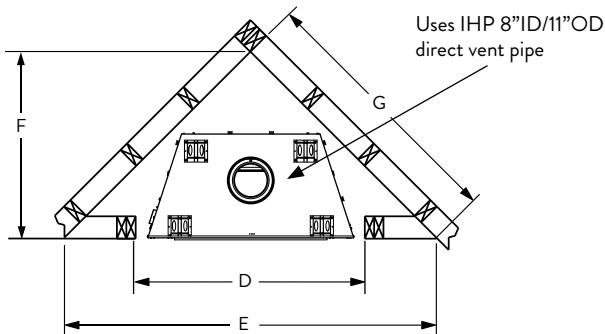

Dual Arch Screen

Arch Screen

Classic Screen

FLAT WALL FRAMING SPECIFICATIONS

MONTEBELLO DLX 40 MONTEBELLO DLX 45

A	50-3/4"	56-7/8"
B	45"	50"
C	26"	26"

CORNER FRAMING SPECIFICATIONS

MONTEBELLO DLX 40 MONTEBELLO DLX 45

D	50-5/8"	56-3/4"
E	83-5/8"	89-7/8"
F	41-7/8"	44-7/8"
G	59-1/8"	63-1/2"

APPLIANCE SPECIFICATIONS

MONTEBELLO DLX 40 MONTEBELLO DLX 45

H	34"	40-1/8"
I	25-5/16"	28-3/8"
J	14-1/8"	14-1/8"
K	34-3/4"	40-59/64"
L	50-5/8"	56-11/16"
M	45"	50"
N	29-9/32"	34-1/2"
O	33-3/32"	38-3/32"
P	26-15/32"	26-15/32"